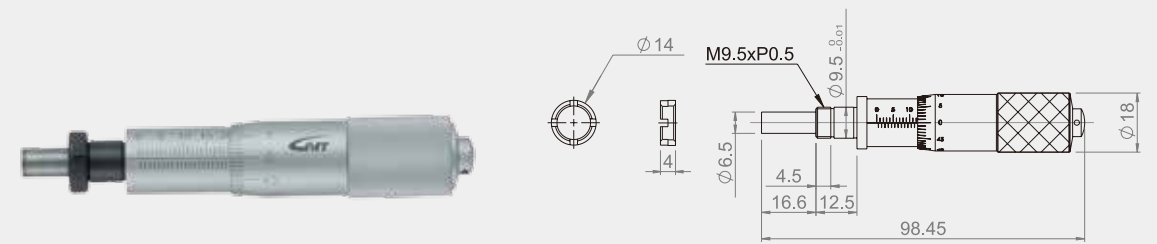

MHGS-FN-15

Screw options please refer to : MHGS-FN-13

MHGS-FP-15

MHGS-SN-15

Screw options please refer to : MHGS-FN-13

MHGS-SP-15

MHGS-FN-25

MHGS-FP-25

MHGS-SN-25

MHGS-SP-25

MHGS-FN-50

MHGS-FP-50

MHGS-SN-50

MHGS-SP-50

MHGS-SP-6.5A(B)

PITCH : A(0.25mm) ; B(0.5mm)