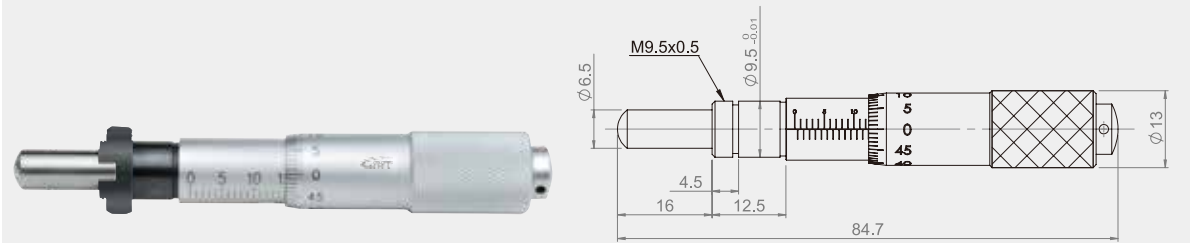

MHGS-SN-25A

Screw options please refer to : MHGS-FN-13