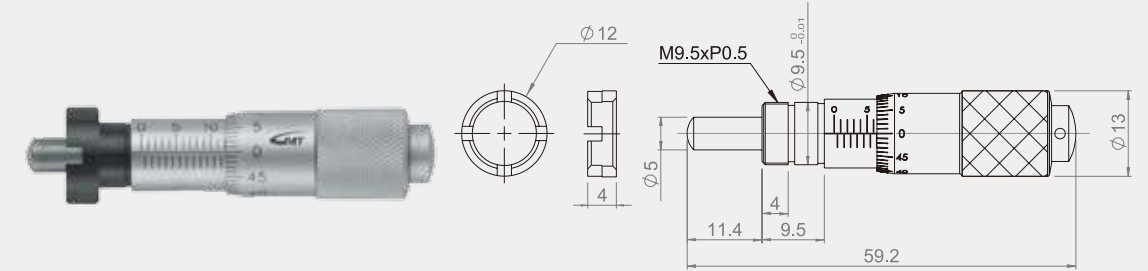

MHGS-FN-6.5

MHGS-FP-6.5

MHGS-SN-6.5

MHGS-SP-6.5

MHGS-FN-13

MHGS-FP-13

MHGS-SN-13

MHGS-SP-13

MHGS-FN-15

Screw options please refer to : MHGS-FN-13

MHGS-FP-15

MHGS-SN-15

Screw options please refer to : MHGS-FN-13

MHGS-SP-15

MHGS-FN-25

MHGS-FP-25

MHGS-SN-25

MHGS-SP-25

MHGS-FN-50

MHGS-FP-50

MHGS-SN-50

MHGS-SP-50

MHGS-SP-6.5A(B)

PITCH : A(0.25mm) ; B(0.5mm)