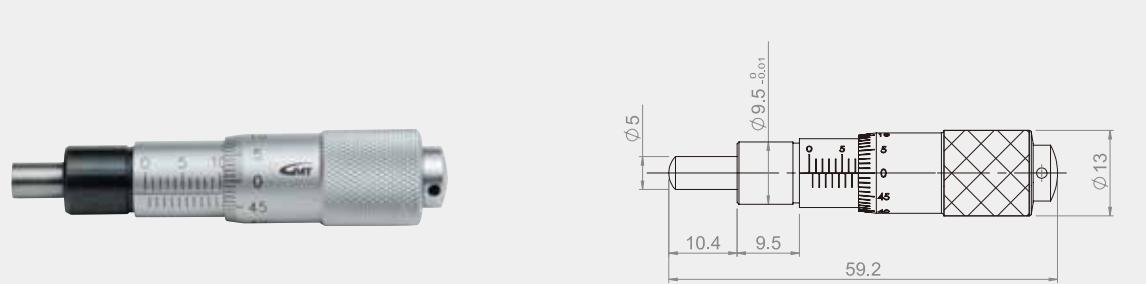

MHGS-FN-15

Screw options please refer to : MHGS-FN-13

MHGS-FP-15

MHGS-SN-15

Screw options please refer to : MHGS-FN-13

MHGS-SP-15

MHGS-FN-25

MHGS-FP-25

MHGS-SN-25

MHGS-SP-25

MHGS-FN-50

MHGS-FP-50

MHGS-SN-50

MHGS-SP-50

MHGS-SP-6.5A(B)

PITCH : A(0.25mm) ; B(0.5mm)