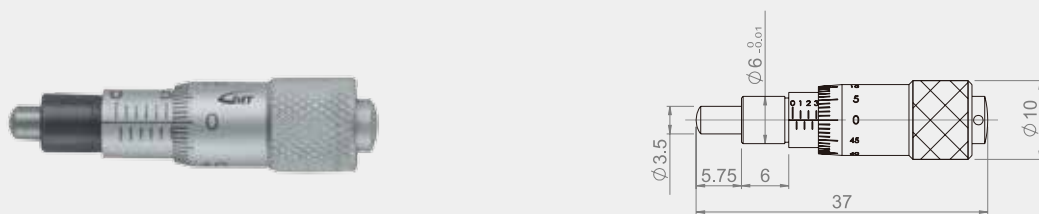

MHGS-FN-6.5

MHGS-FP-6.5

MHGS-SN-6.5

MHGS-SP-6.5

MHGS-FN-13

MHGS-FP-13

MHGS-SN-13

MHGS-SP-13

MHGS-FN-15

Screw options please refer to : MHGS-FN-13

MHGS-FP-15

MHGS-SN-15

Screw options please refer to : MHGS-FN-13

MHGS-SP-15

MHGS-FN-25

MHGS-FP-25

MHGS-SN-25

MHGS-SP-25

MHGS-FN-50

MHGS-FP-50

MHGS-SN-50

MHGS-SP-50

MHGS-SP-6.5A(B)

PITCH : A(0.25mm) ; B(0.5mm)