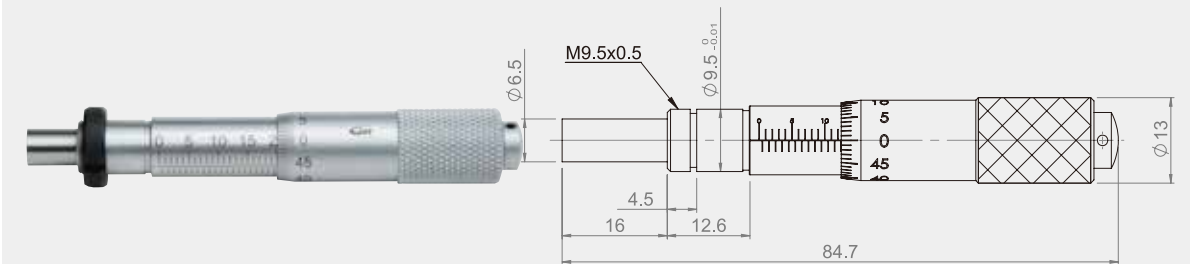

MHGS-FN-25A

Screw options please refer to : MHGS-FN-13