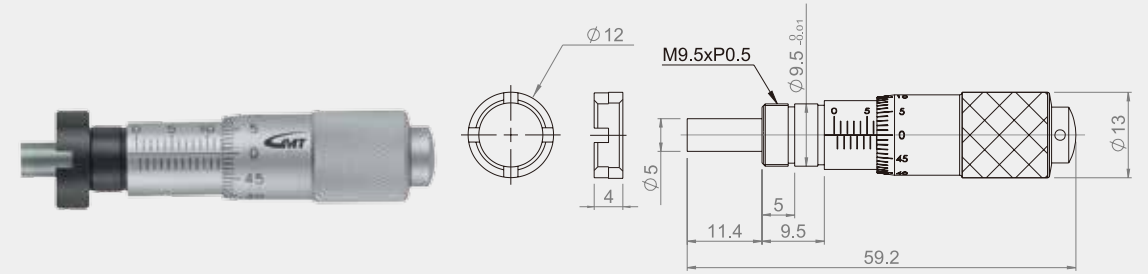

MHGS-FN-6.5

MHGS-FP-6.5

MHGS-SN-6.5

MHGS-SP-6.5

MHGS-FN-13

MHGS-FP-13

MHGS-SN-13

MHGS-SP-13

MHGS-FN-15

Screw options please refer to : MHGS-FN-13

MHGS-FP-15

MHGS-SN-15

Screw options please refer to : MHGS-FN-13

MHGS-SP-15

MHGS-FN-25

MHGS-FP-25

MHGS-SN-25

MHGS-SP-25

MHGS-FN-50

MHGS-FP-50

MHGS-SN-50

MHGS-SP-50

MHGS-SP-6.5A(B)

PITCH : A(0.25mm) ; B(0.5mm)