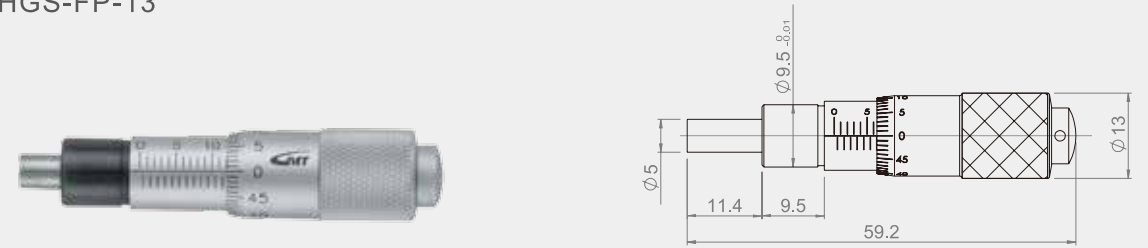

MHGS-FN-6.5

MHGS-FP-6.5

MHGS-SN-6.5

MHGS-SP-6.5

MHGS-FN-13

MHGS-FP-13

MHGS-SN-13

MHGS-SP-13

MHGS-FN-15

Screw options please refer to : MHGS-FN-13

MHGS-FP-15

MHGS-SN-15

Screw options please refer to : MHGS-FN-13

MHGS-SP-15

MHGS-FN-25

MHGS-FP-25

MHGS-SN-25

MHGS-SP-25

MHGS-FN-50

MHGS-FP-50

MHGS-SN-50

MHGS-SP-50

MHGS-SP-6.5A(B)

PITCH : A(0.25mm) ; B(0.5mm)