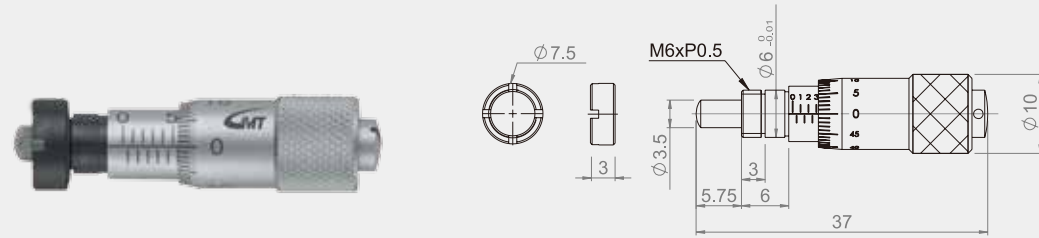

MHGS-FN-6.5

MHGS-FP-6.5

MHGS-SN-6.5

MHGS-SP-6.5

MHGS-FN-13

MHGS-FP-13

MHGS-SN-13

MHGS-SP-13

MHGS-FN-15

Screw options please refer to : MHGS-FN-13

MHGS-FP-15

MHGS-SN-15

Screw options please refer to : MHGS-FN-13

MHGS-SP-15

MHGS-FN-25

MHGS-FP-25

MHGS-SN-25

MHGS-SP-25

MHGS-FN-50

MHGS-FP-50

MHGS-SN-50

MHGS-SP-50

MHGS-SP-6.5A(B)

PITCH : A(0.25mm) ; B(0.5mm)