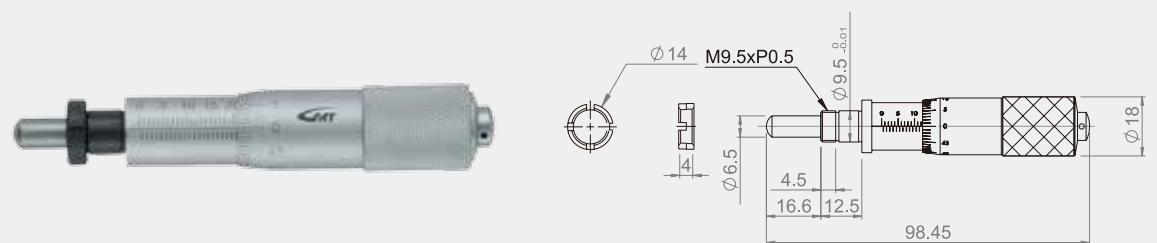

MHGS-FN-15

Screw options please refer to : MHGS-FN-13

MHGS-FP-15

MHGS-SN-15

Screw options please refer to : MHGS-FN-13

MHGS-SP-15

MHGS-FN-25

MHGS-FP-25

MHGS-SN-25

MHGS-SP-25

MHGS-FN-50

MHGS-FP-50

MHGS-SN-50

MHGS-SP-50

MHGS-SP-6.5A(B)

PITCH : A(0.25mm) ; B(0.5mm)