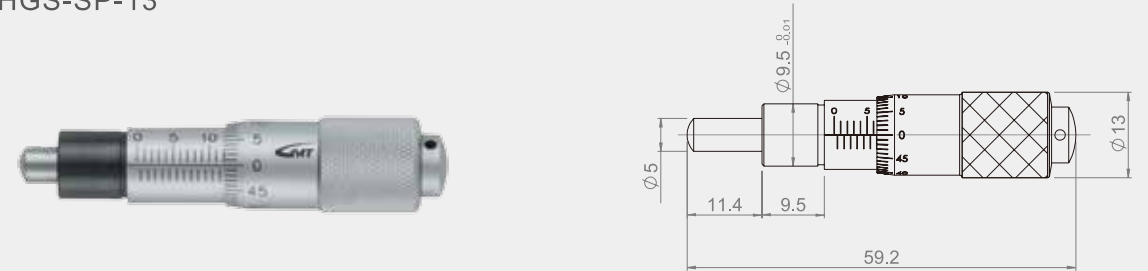

MHGS-FN-6.5

MHGS-FP-6.5

MHGS-SN-6.5

MHGS-SP-6.5

MHGS-FN-13

MHGS-FP-13

MHGS-SN-13

MHGS-SP-13

MHGS-FN-15

Screw options please refer to : MHGS-FN-13

MHGS-FP-15

MHGS-SN-15

Screw options please refer to : MHGS-FN-13

MHGS-SP-15

MHGS-FN-25

MHGS-FP-25

MHGS-SN-25

MHGS-SP-25

MHGS-FN-50

MHGS-FP-50

MHGS-SN-50

MHGS-SP-50

MHGS-SP-6.5A(B)

PITCH : A(0.25mm) ; B(0.5mm)