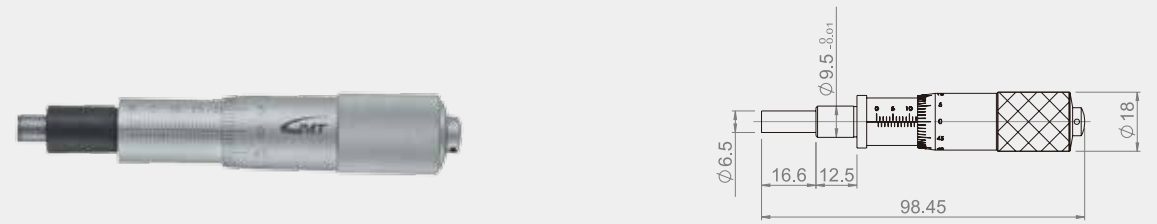

MHGS-FN-15

Screw options please refer to : MHGS-FN-13

MHGS-FP-15

MHGS-SN-15

Screw options please refer to : MHGS-FN-13

MHGS-SP-15

MHGS-FN-25

MHGS-FP-25

MHGS-SN-25

MHGS-SP-25

MHGS-FN-50

MHGS-FP-50

MHGS-SN-50

MHGS-SP-50

MHGS-SP-6.5A(B)

PITCH : A(0.25mm) ; B(0.5mm)