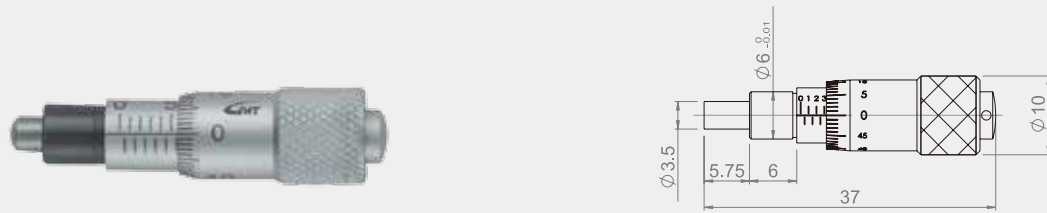

MHGS-FN-6.5

MHGS-FP-6.5

MHGS-SN-6.5

MHGS-SP-6.5

MHGS-FN-13

MHGS-FP-13

MHGS-SN-13

MHGS-SP-13

MHGS-FN-15

Screw options please refer to : MHGS-FN-13

MHGS-FP-15

MHGS-SN-15

Screw options please refer to : MHGS-FN-13

MHGS-SP-15

MHGS-FN-25

MHGS-FP-25

MHGS-SN-25

MHGS-SP-25

MHGS-FN-50

MHGS-FP-50

MHGS-SN-50

MHGS-SP-50

MHGS-SP-6.5A(B)

PITCH : A(0.25mm) ; B(0.5mm)