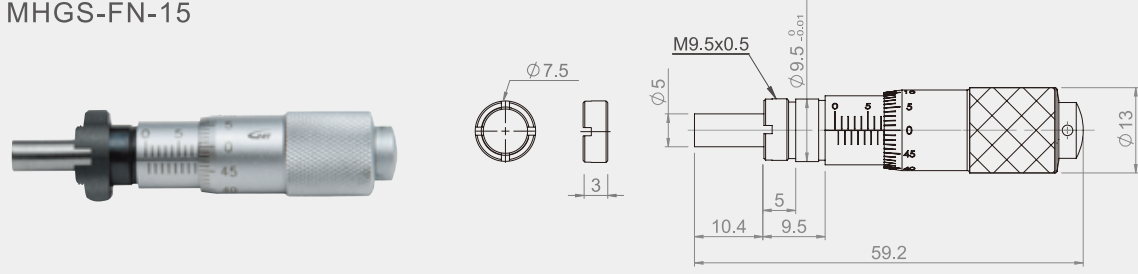

MHGS-FN-6.5

MHGS-FP-6.5

MHGS-SN-6.5

MHGS-SP-6.5

MHGS-FN-13

MHGS-FP-13

MHGS-SN-13

MHGS-SP-13

MHGS-FN-15

Screw options please refer to : MHGS-FN-13

MHGS-FP-15

MHGS-SN-15

Screw options please refer to : MHGS-FN-13

MHGS-SP-15

MHGS-FN-25

MHGS-FP-25

MHGS-SN-25

MHGS-SP-25

MHGS-FN-50

MHGS-FP-50

MHGS-SN-50

MHGS-SP-50

MHGS-SP-6.5A(B)

PITCH : A(0.25mm) ; B(0.5mm)