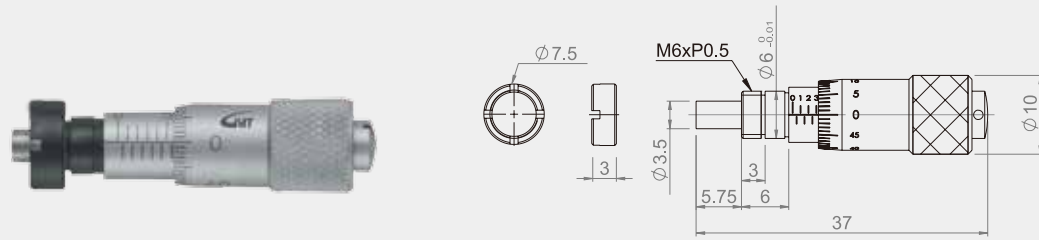

MHGS-FN-6.5

MHGS-FP-6.5

MHGS-SN-6.5

MHGS-SP-6.5

MHGS-FN-13

MHGS-FP-13

MHGS-SN-13

MHGS-SP-13

MHGS-FN-15

Screw options please refer to : MHGS-FN-13

MHGS-FP-15

MHGS-SN-15

Screw options please refer to : MHGS-FN-13

MHGS-SP-15

MHGS-FN-25

MHGS-FP-25

MHGS-SN-25

MHGS-SP-25

MHGS-FN-50

MHGS-FP-50

MHGS-SN-50

MHGS-SP-50

MHGS-SP-6.5A(B)

PITCH : A(0.25mm) ; B(0.5mm)