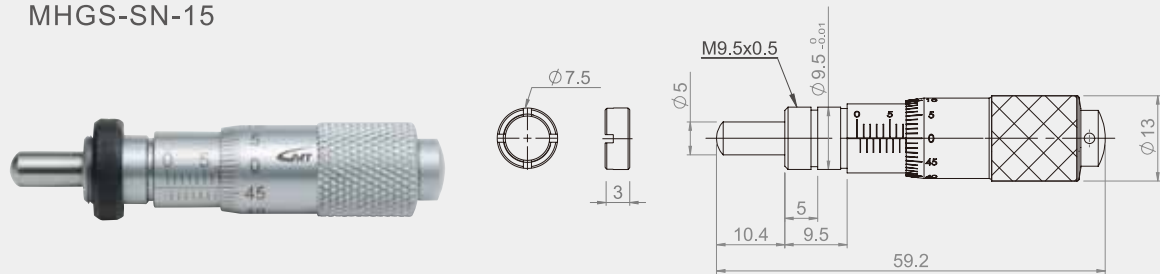

MHGS-FN-15

Screw options please refer to : MHGS-FN-13

MHGS-FP-15

MHGS-SN-15

Screw options please refer to : MHGS-FN-13

MHGS-SP-15

MHGS-FN-25

MHGS-FP-25

MHGS-SN-25

MHGS-SP-25

MHGS-FN-50

MHGS-FP-50

MHGS-SN-50

MHGS-SP-50

MHGS-SP-6.5A(B)

PITCH : A(0.25mm) ; B(0.5mm)