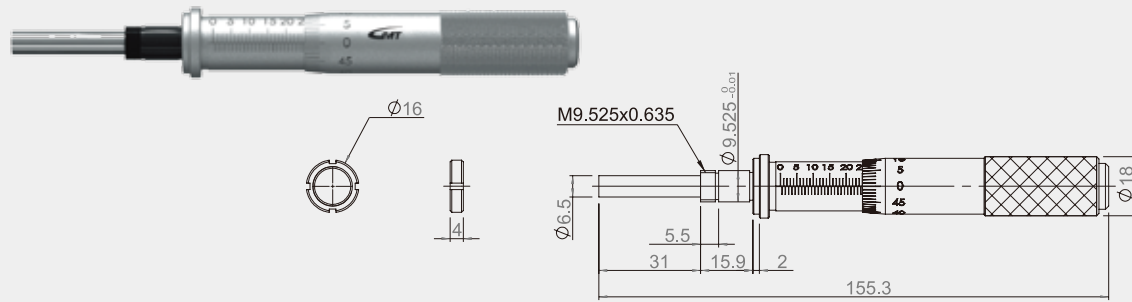

MHGS-FN-15

Screw options please refer to : MHGS-FN-13

MHGS-FP-15

MHGS-SN-15

Screw options please refer to : MHGS-FN-13

MHGS-SP-15

MHGS-FN-25

MHGS-FP-25

MHGS-SN-25

MHGS-SP-25

MHGS-FN-50

MHGS-FP-50

MHGS-SN-50

MHGS-SP-50

MHGS-SP-6.5A(B)

PITCH : A(0.25mm) ; B(0.5mm)